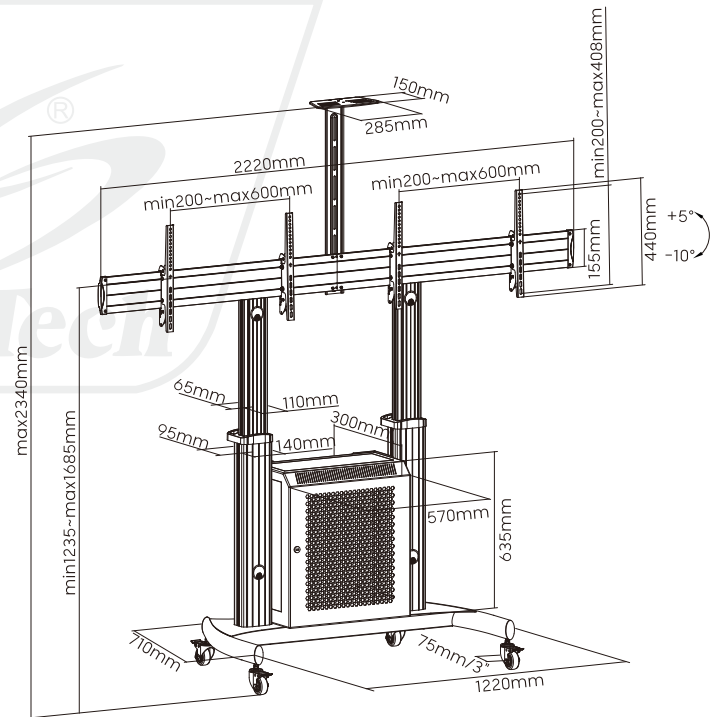

# SH07C 46TW FS

## TV Cart

**Dual-Screen & Adjustable Height for Upgraded Visual Display**

Screen Size  
**37" ~ 60"**

VESA Compatible  
200x200 300x200 400x200  
300x300 400x300 400x400  
600x400

Weight Capacity  
**50kg/110lbs(x2)**

Weight Capacity  
**5kg/11lbs**

Tilt Range  
**+5° ~ -10°**

Cable Management

Direction Indicator